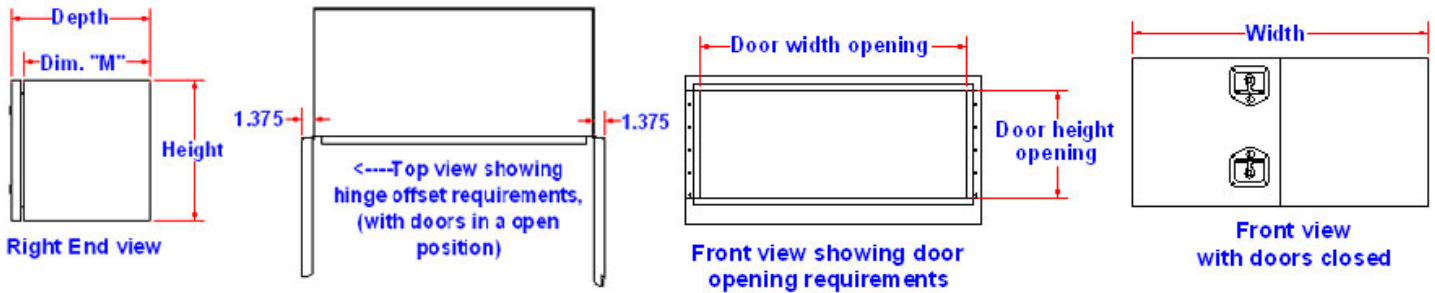

**TRG – Super Heavy Duty Aluminum Underbody and Toppide Boxes. Side Open & Double Door (All Smooth Aluminum Finish).**

**Pure & Tough**  
**For the Working Man**

**Description**

- |  |   |
|--|---|
| <ol style="list-style-type: none"> <li>1. An engineered all .125 smooth marine grade aluminum finish.</li> <li>2. Fully seam welded on all seams and corners.</li> <li>3. Fully concealed rain gutter, with automotive type weather seal.</li> <li>4. All corners are gusseted for added strength and durability.</li> </ol> | <ol style="list-style-type: none"> <li>5. Reinforced bottom door frame.</li> <li>6. Lockable stainless steel adjustable T-handle latch (can be keyed alike).</li> <li>7. Stainless steel continuous hinge on full length of door.</li> <li>8. Mounting kit Not included.</li> </ol> |
|--|---|

Model No.	Height (in.)	Depth (in.)	Width (in.)	Dim. "M" (in.)	Door Opening Height (in.)	Door Opening Width (in.)	Weight (lb.)
ATRG5-181836DD-SOS	18	18	36	16-1/4	13-1/8	32-3/8	46
ATRG5-181848DD-SOS	18	18	48	16-1/4	13-1/8	44-3/8	58
ATRG5-181860DD-SOS	18	18	60	16-1/4	13-1/8	56-3/8	68
ATRG5-182436DD-SOS	18	24	36	22-1/4	13-1/8	32-3/8	54
ATRG5-182448DD-SOS	18	24	48	22-1/4	13-1/8	44-3/8	68
ATRG5-182460DD-SOS	18	24	60	22-1/4	13-1/8	56-3/8	80
ATRG5-242436DD-SOS	24	24	36	22-1/4	19-1/8	32-3/8	63
ATRG5-242448DD-SOS	24	24	48	22-1/4	19-1/8	44-3/8	78
ATRG5-242460DD-SOS	24	24	60	22-1/4	19-1/8	56-3/8	93
ATRG5-242472DD-SOS	24	24	72	22-1/4	19-1/8	68-3/8	107