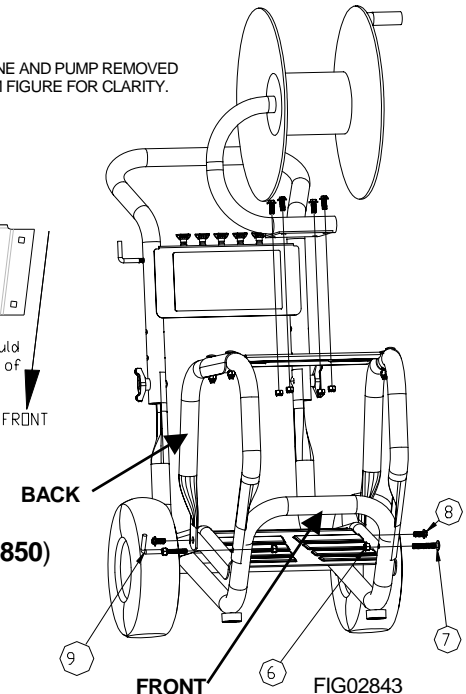

HOSE REEL MOUNT KIT

reel shown not part of kit

NorthStar 157823 HOSE REEL MOUNT KIT MANUAL

Component List for 157823

REF	Part No.	Description	Qty
1.	779865	BACK RIGHT TUBE	1
2.	779864	FRONT RIGHT TUBE	1
3.	779867	BACK LEFT TUBE	1
4.	779866	FRONT LEFT TUBE	1
5.	779897	REEL PLATFORM	1
6.	82020	5/18-18 NYLON INSERT NUT	8
7.	82233	5/16-18 X 2 CARRIAGE BOLT	6
8.	82015	5/16-18 X 3/4 HHSF	2

ENGINE AND PUMP REMOVED FROM FIGURE FOR CLARITY.

Instructions:

- 1.) Remove contents from package.
- 2.) Bolt (1), (2), (3), & (4) to (5) using provided fasteners (6) & (7). Leave all fasteners loose until the final step. (See FIG02825 & 02850)
- 3.) Refer to 'TABLE A' to determine if drilling is required to attach Hose Reel Mount Kit to your pressure washer.
- 4.) If the model you are attaching your Hose Reel Mount Kit to is not highlighted (SEE TABLE A) proceed to step 5. If the model of your pressure washer is highlighted, proceed to step 10.
- 5.) Remove fastener (9) from your pressure washer. (See FIG02843)
- 6.) Fit Hose Reel Mount Kit onto pressure washer as shown in FIG02843.
- 7.) Attach Front Right Tube (2) with provided fasteners (6) & (7).
- 8.) Attach Front Left Tube (4) by reusing existing fastener (9). (If you do not have fastener (9) use (6) & (7)).
- 9.) Attach back tubes (1) & (3) with the provided fasteners (8) & (6). Remember to tighten all fasteners when fully assembled.
- 10.) (FOR PRESSURE WASHER MODELS HIGHLIGHTED IN TABLE A) Hold Hose Reel Mount Kit into desired position on unit. Use FIG02843 as a guide. Mark the hole locations of the Hose Reel Mount Kit onto your pressure washer.
- 11.) Drill four 11/32" holes in the places you marked on your pressure washer.
- 12.) Follow steps 6 thru 9.

NOTE:

- When purchasing a hose reel for this mount kit, refer to 'TABLE B' for compatible NORTHERN TOOL + EQUIPMENT hose reels.
- When installing a hose reel refer to FIG02843 as a guide. Fasteners for mounting a hose reel are not provided in this kit.