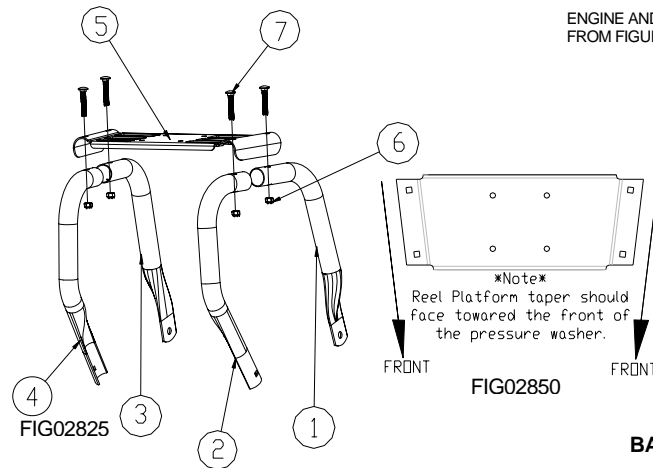

HOSE REEL MOUNT KIT

reel shown not part of kit

NorthStar 157823 HOSE REEL MOUNT KIT MANUAL

Component List for 157823

REF	Part No.	Description	Qty
1.	779865	BACK RIGHT TUBE	1
2.	779864	FRONT RIGHT TUBE	1
3.	779867	BACK LEFT TUBE	1
4.	779866	FRONT LEFT TUBE	1
5.	779897	REEL PLATFORM	1
6.	82020	5/18-18 NYLON INSERT NUT	8
7.	82233	5/16-18 X 2 CARRIAGE BOLT	6
8.	82015	5/16-18 X 3/4 HHSF	2

ENGINE AND PUMP REMOVED FROM FIGURE FOR CLARITY.

Instructions:

- 1.) Remove contents from package.
- 2.) Bolt (1), (2), (3), & (4) to (5) using provided fasteners (6) & (7). Leave all fasteners loose until the final step. (See FIG02825 & 02850)
- 3.) Refer to 'TABLE A' to determine if drilling is required to attach Hose Reel Mount Kit to your pressure washer.
- 4.) If the model you are attaching your Hose Reel Mount Kit to is not highlighted (SEE TABLE A) proceed to step 5. If the model of your pressure washer is highlighted, proceed to step 10.
- 5.) Remove fastener (9) from your pressure washer. (See FIG02843)
- 6.) Fit Hose Reel Mount Kit onto pressure washer as shown in FIG02843.
- 7.) Attach Front Right Tube (2) with provided fasteners (6) & (7).
- 8.) Attach Front Left Tube (4) by reusing existing fastener (9). (If you do not have fastener (9) use (6) & (7)).
- 9.) Attach back tubes (1) & (3) with the provided fasteners (8) & (6). Remember to tighten all fasteners when fully assembled.
- 10.) (FOR PRESSURE WASHER MODELS HIGHLIGHTED IN TABLE A) Hold Hose Reel Mount Kit into desired position on unit. Use FIG02843 as a guide. Mark the hole locations of the Hose Reel Mount Kit onto your pressure washer.
- 11.) Drill four 11/32" holes in the places you marked on your pressure washer.
- 12.) Follow steps 6 thru 9.

NOTE:

- When purchasing a hose reel for this mount kit, refer to 'TABLE B' for compatible NORTHERN TOOL + EQUIPMENT hose reels.
- When installing a hose reel refer to FIG02843 as a guide. Fasteners for mounting a hose reel are not provided in this kit.