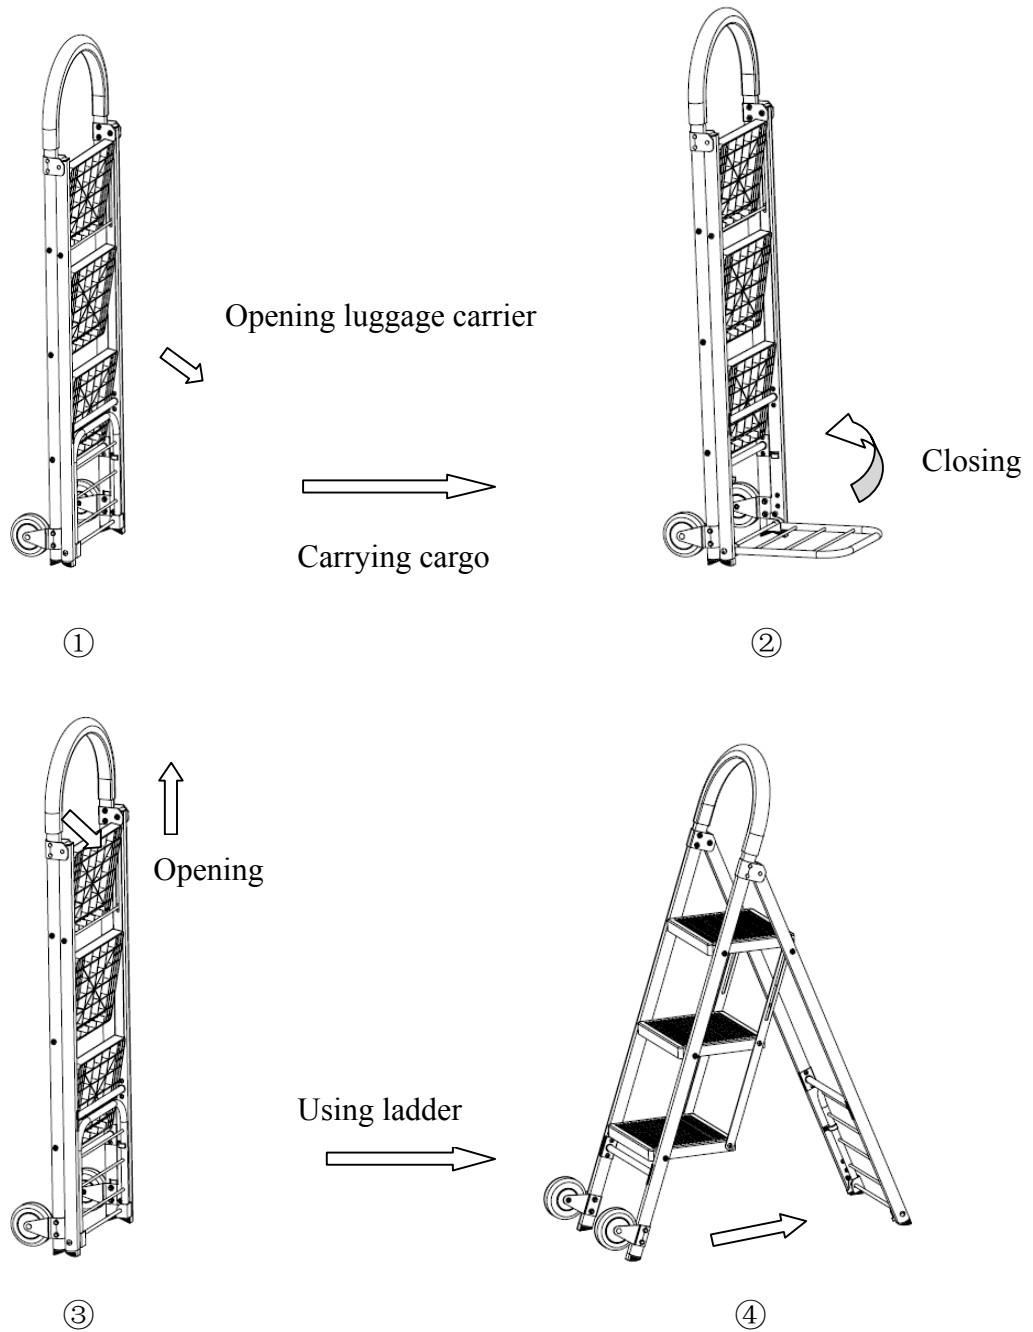

# #143753 USAGE INSTRUCTION

Max. weight capacity: Platform – 176 lbs.

Ladder – 264 lbs. (inclusive of load)

 **Safety Warning:** When opening, please open the top step slowly TO AVOID HURTING YOUR HAND.

Serial Number	Appellation
1	Wheel
2	Wheel Frame
3	Nut
4	Washer
5	Screw
6	Main Body

#### ASSEMBLY INSTRUCTION

First, assemble the wheel frame, insert the wheel frame to the main body, then put the screw in, and assemble washers and nuts to tighten the screws. Finally, lock and tighten the screws and nuts on the wheels.