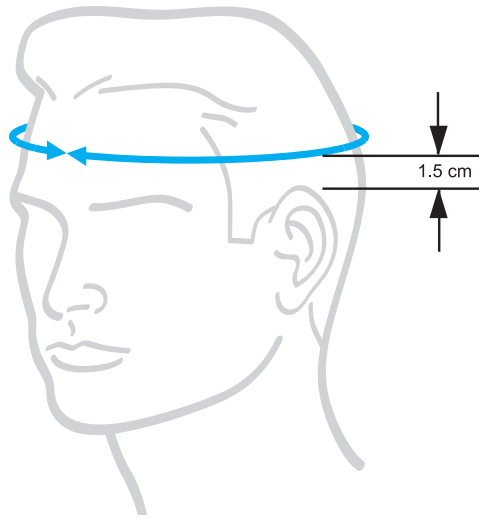

## HELMET SIZE CHART

### MOSSI HELMETS

HEAD CIRCUMFERENCE (INCHES)	HELMET SIZE	HAT SIZE	HEAD CIRCUMFERENCE (METRIC)
19 3/4 - 20 1/8	CHILD S/M	6 1/4 - 6 1/2	50-52
21 1/4	CHILD L/XL	6 5/8 - 6 3/4	53-54
21 1/8	XXS SMALL	6 3/8 - 6 1/2	51-52
21 1/4	XS SMALL	6 5/8 - 6 3/4	53-54
21 5/8	SMALL	6 7/8 - 7	55-56
22 3/8	MEDIUM	7 1/8 - 7 1/4	57-58
23 1/8	LARGE	7 3/8 - 7 1/2	59-60
23 1/2	X LARGE	7 5/8 - 7 3/4	61-62
24 1/4	XX LARGE	7 7/8 - 8	63-64
24 5/8	XXX LARGE	8 3/8 - 8 1/2	65-66

## HELMET SIZING / FITTING

Measure circumference of head from center of forehead around head approximately 1.5 CM above ears & back to center of forehead.

This should be the widest part of your head.

Make note of measurement and refer to sizing chart.

HELMET SIZING CHART		
ADULT		
SIZE	CM	INCHES
S	55 - 56	21.5 - 22
M	57 - 58	22.25 - 22.75
L	59 - 60	23 - 23.5
XL	61 - 62	23.75 - 24.25
XXL	63 - 64	24.5 - 25
JUNIOR / YOUTH		
S	51 - 52	20 1/16 - 20 7/16
M	53 - 54	20 7/8 - 21 1/4
L	55 - 56	21 5/8 - 22